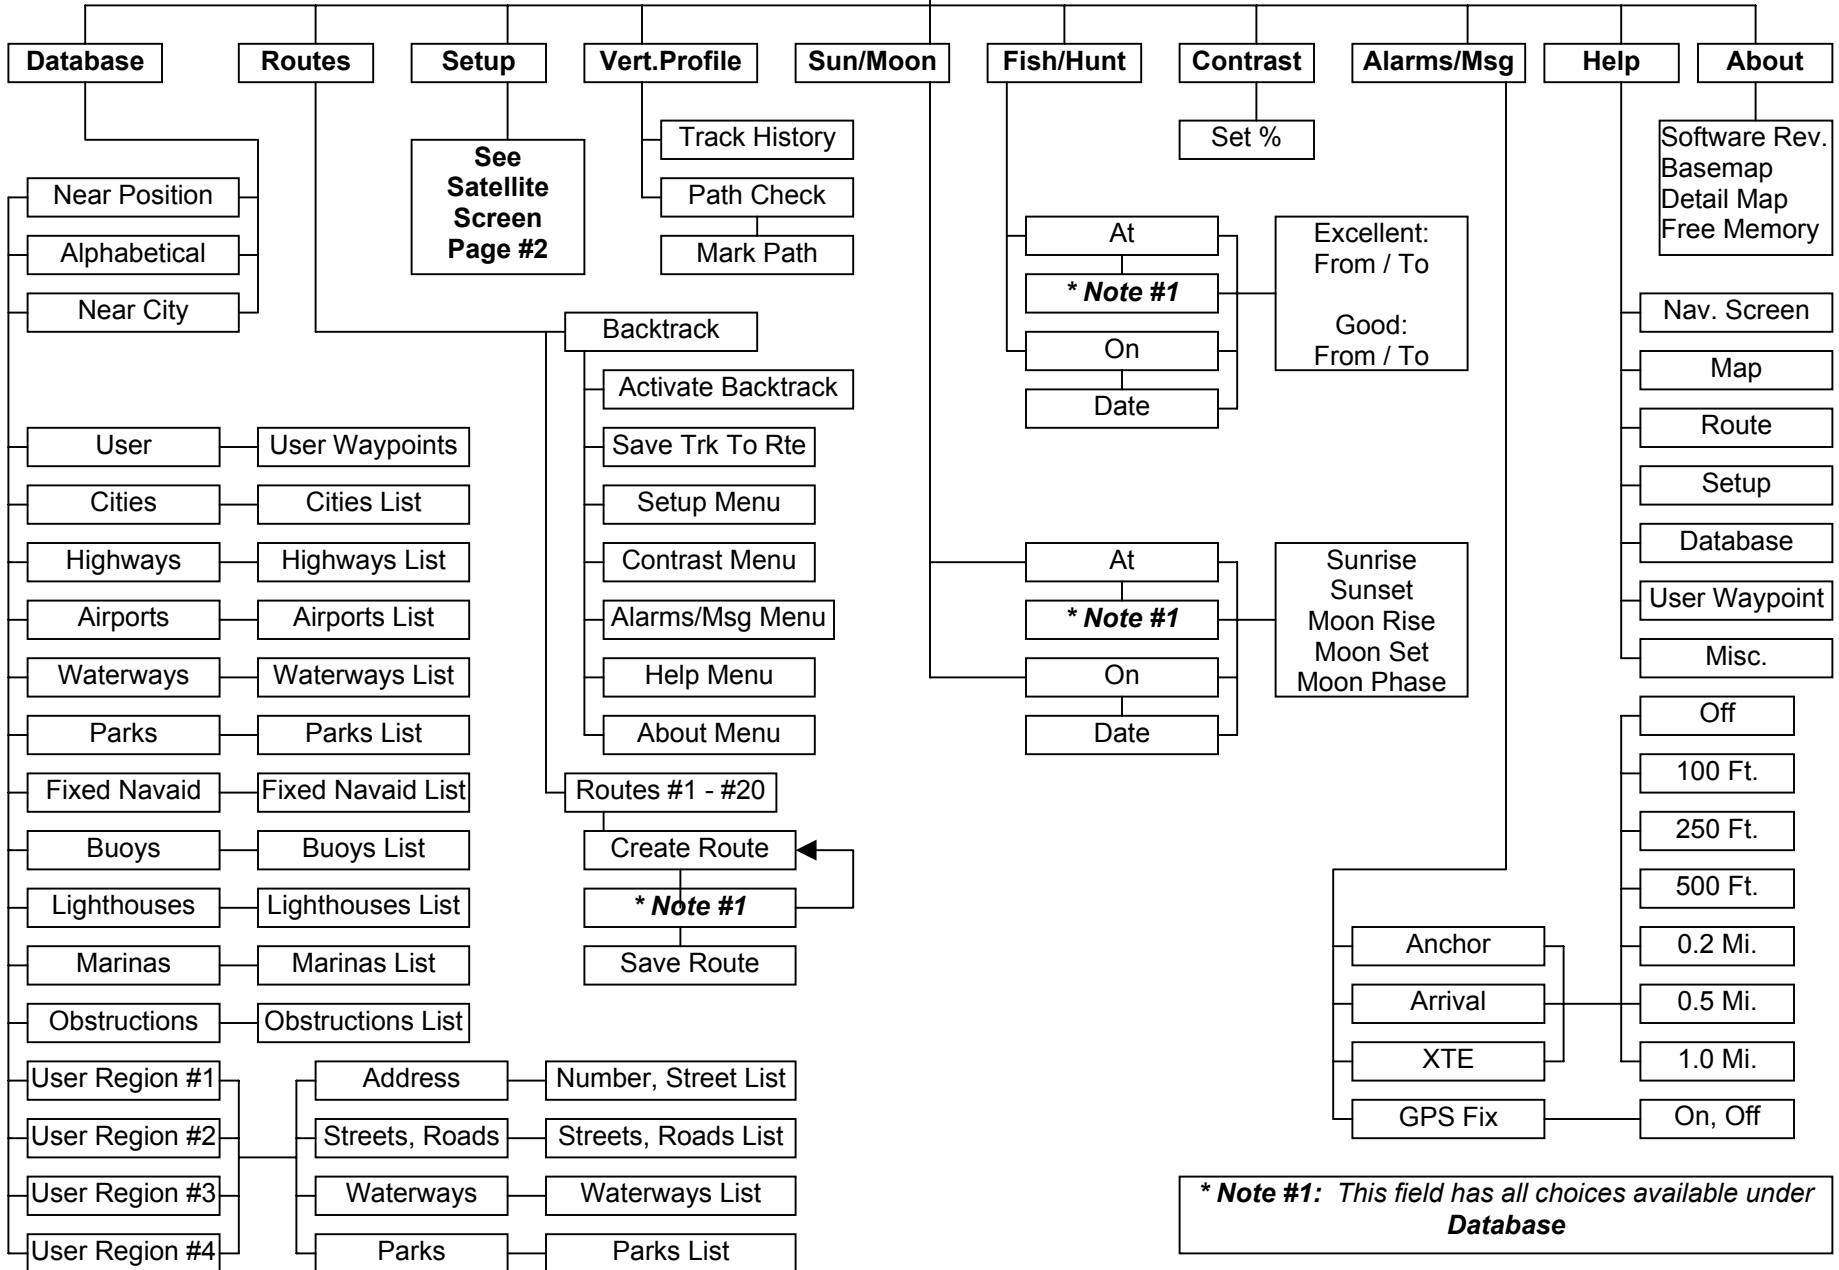

Satellite Screen

*** Note #1:** This field has all choices available under **Database**

Satellite Screen

- Database
- Routes
- Setup**
- Vert.Profile
- Sun/Moon
- Fish/Hunt
- Contrast
- Alarms/Msg
- Help
- About

- Initialize
- Coord. System
- Elev.Mode
- Nav. Units
- Light Timer
- Clear Memory
- Baud Rate
- Language